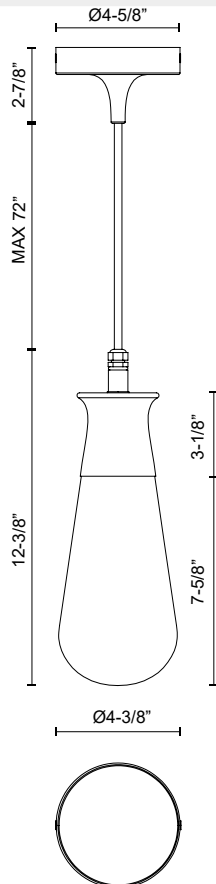

alora mood

P. 1.855.855.8926

CANADA: 19054 28TH Avenue Surrey - BC V3Z 6M3

USA: 3035 E. Lone Mountain Rd - Las Vegas, NV, 89081

MARCEL EP464001

FIXTURE DIMENSIONS	D4-3/8" x H12-3/8"
LAMP TYPE	E26
MAX WATTAGE	60W
BULB QTY	1
BULBS INCLUDED	No
VOLTAGE	120V
MATERIAL	Aluminum
GLASS DETAILS	Clear Bubble Glass
WIRE LENGTH	72" Max
MINIMUM HANG HEIGHT	18"
SLOPED CEILING ADAPTABLE	Yes
LOCATION	Wet
CANOPY DIMENSIONS	D4-5/8" x H2-7/8"
PAINT FINISH	BK02

[D - Diameter, L - Length, W - Width, H - Height, E - Extension]

AVAILABLE FINISHES:

EP464001BKCB
Clear Bubble
Glass/Textured
Black

*For complete warranty terms, please visit: www.aloralighting.com/warranty

WWW.ALORAMOOD.COM

© 2023 KUZCO LIGHTING. ALL RIGHTS RESERVED.